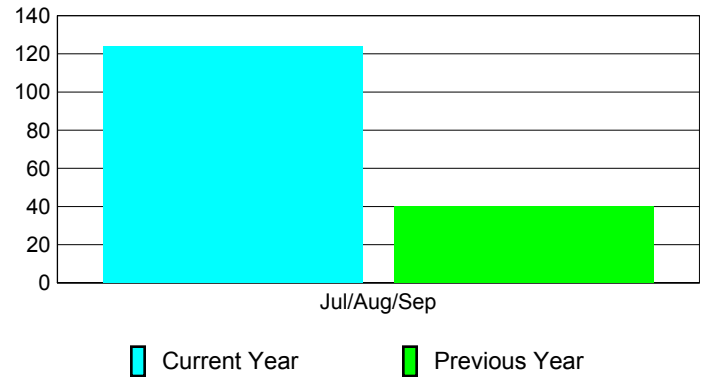

Gender Comparison 2010-2011

Jul/Aug/Sep

■ Male   ■ Female