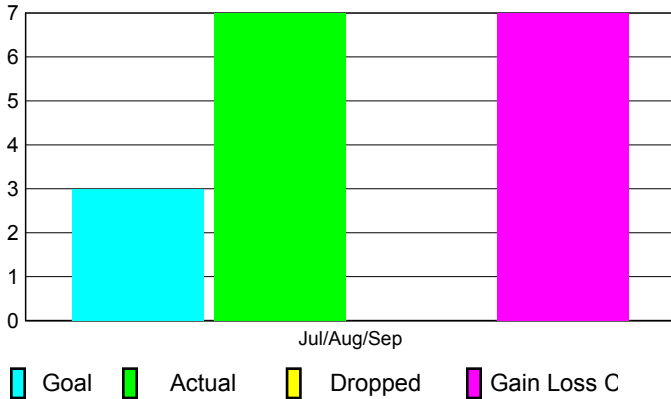

## CLUBS

Club Results  
2010-2011

Clubs  
2009-2010

Month	New Club Goal	Actual New Clubs	Actual Dropped Clubs	Gain/Loss of Clubs	Gain/Loss of Clubs
Jul/Aug/Sep	3	7	0	7	2
<b>Totals</b>	<b>3</b>	<b>7</b>	<b>0</b>	<b>7</b>	<b>2</b>

### Club Results 2010-2011

Goal, New, Dropped, Gain/Loss

### Comparison of Club Gain/Loss

Current Year Compared to the Previous Year