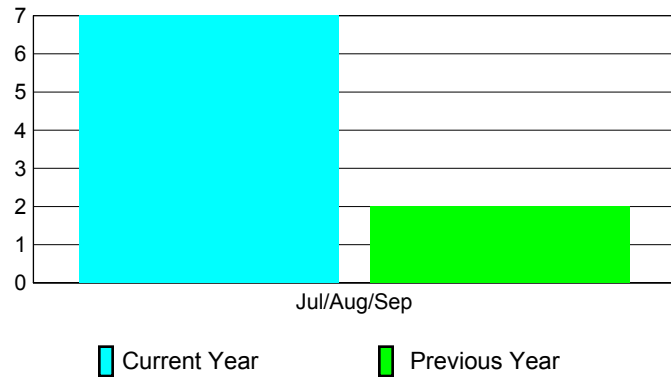

2010-2011 GMT Reports for District (or Undistricted) **District 324A5 INDIA**

GMT: **Adv K G RAMA KRISHNA MUR**

Location: **INDIA**

GMT CA: **6**

CLUBS

Club Results
2010-2011

Clubs
2009-2010

Month	New Club Goal	Actual New Clubs	Actual Dropped Clubs	Gain/Loss of Clubs	Gain/Loss of Clubs
Jul/Aug/Sep	3	7	0	7	2
Totals	3	7	0	7	2

Club Results 2010-2011

Goal, New, Dropped, Gain/Loss

Comparison of Club Gain/Loss

Current Year Compared to the Previous Year

YTD Status Quo Clubs 2010-2011

Status Quo Clubs Compared to Status Quo Members

MEMBERSHIP

Membership Results
2010-2011

Membership
2009-2010

Month	Net Memb Goal	Actual New Memb	Actual Dropped Memb	Gain/Loss of Memb	Gain/Loss of Memb
Jul/Aug/Sep	260	292	-168	124	40
Totals	260	292	-168	124	40

Membership Results 2010-2011

Goal, New, Dropped, Gain/Loss

Comparison of Membership Gain/Loss

Current Year Compared to the Previous Year

Gender Comparison 2010-2011

Jul/Aug/Sep

■ Male   ■ Female