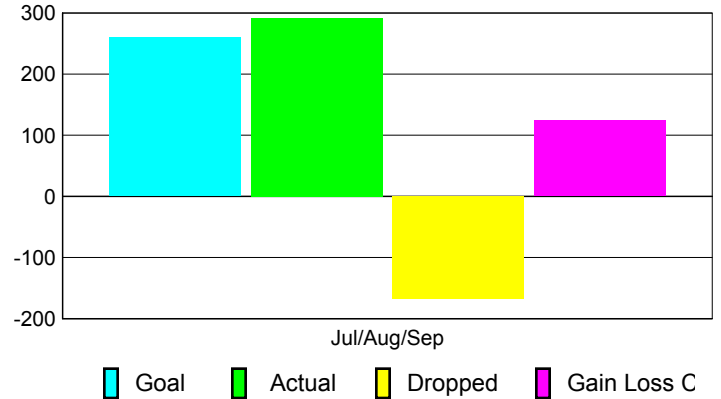

### YTD Status Quo Clubs 2010-2011

Status Quo Clubs Compared to Status Quo Members

## MEMBERSHIP

Membership Results  
2010-2011

Membership  
2009-2010

Month	Net Memb Goal	Actual New Memb	Actual Dropped Memb	Gain/Loss of Memb	Gain/Loss of Memb
Jul/Aug/Sep	260	292	-168	124	40
<b>Totals</b>	<b>260</b>	<b>292</b>	<b>-168</b>	<b>124</b>	<b>40</b>

### Membership Results 2010-2011

Goal, New, Dropped, Gain/Loss

### Comparison of Membership Gain/Loss

Current Year Compared to the Previous Year